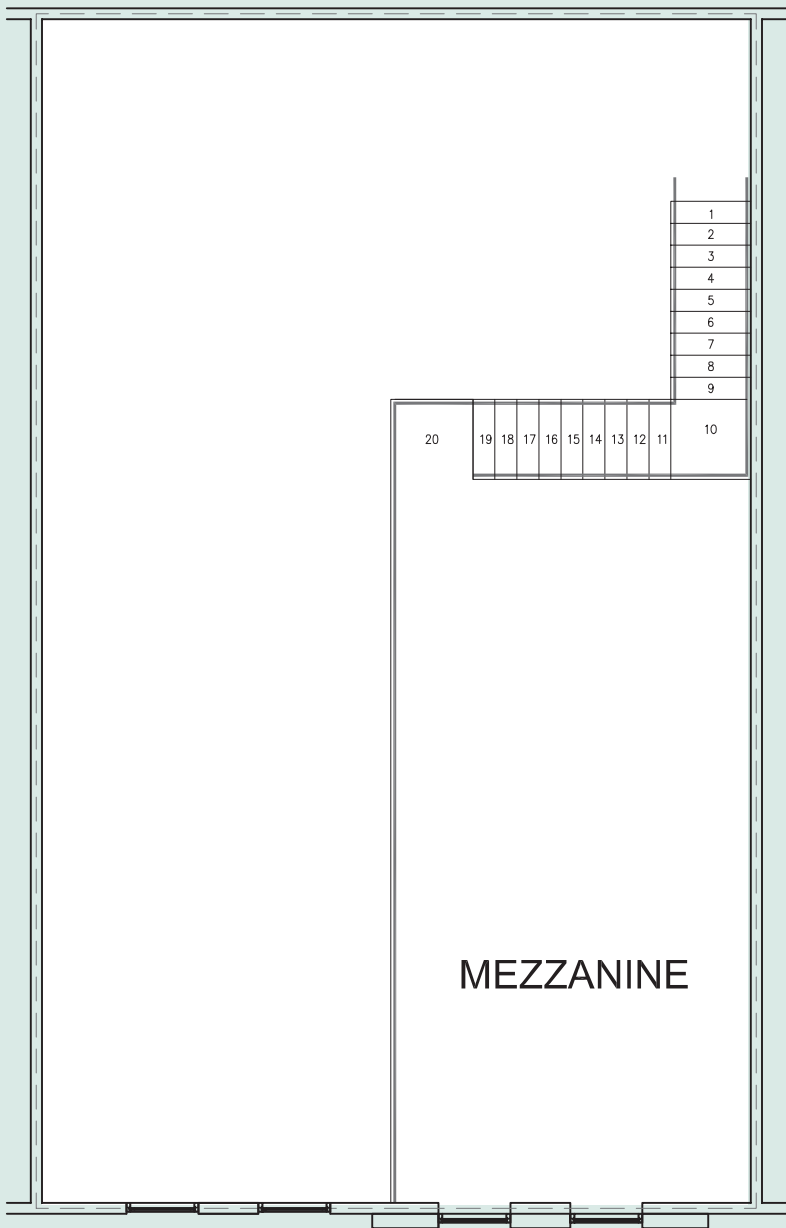

B1 MEZZANINE

B1 FIRST FLOOR

TOTAL SF:	1,500
TOTAL OFFICE:	450
TOTAL MEZZANINE:	450
TOTAL USABLE:	1,950

B2 MEZZANINE

B2 FIRST FLOOR

TOTAL SF:	1,500
TOTAL OFFICE:	450
TOTAL MEZZANINE:	450
TOTAL USABLE:	1,950