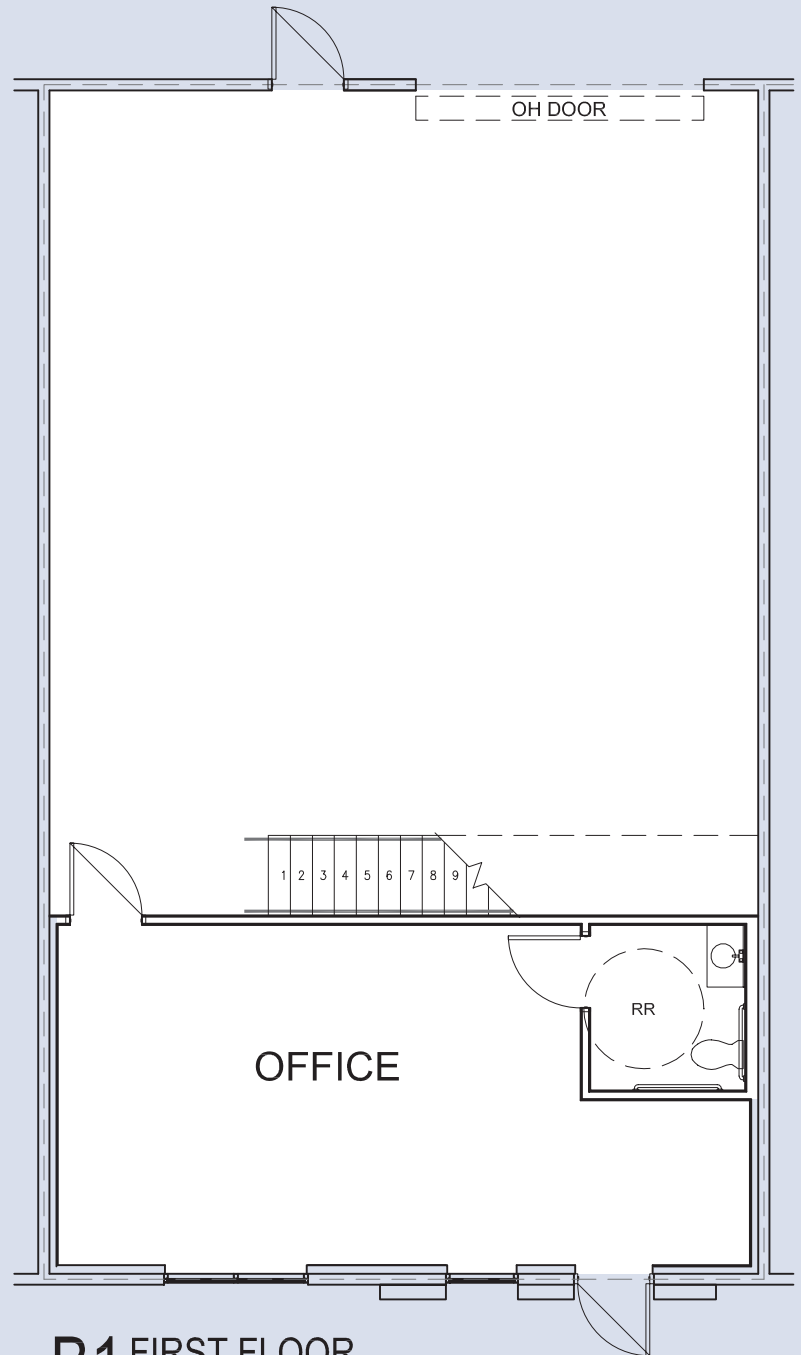

B1 MEZZANINE

B1 FIRST FLOOR

TOTAL SF:	1,500
TOTAL OFFICE:	450
TOTAL MEZZANINE:	450
TOTAL USABLE:	1,950

B2 MEZZANINE

B2 FIRST FLOOR

TOTAL SF:	1,500
TOTAL OFFICE:	450
TOTAL MEZZANINE:	450
TOTAL USABLE:	1,950