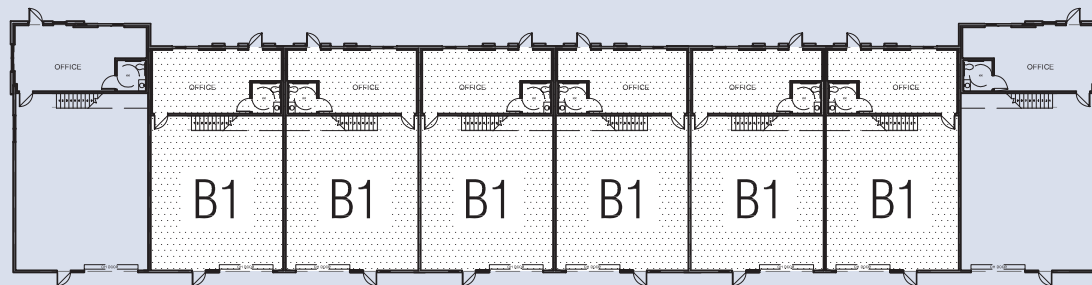

B1 MEZZANINE

B1 FIRST FLOOR

TOTAL SF:	1,500
TOTAL OFFICE:	450
TOTAL MEZZANINE:	450
TOTAL USABLE:	1,950

B2 MEZZANINE

B2 FIRST FLOOR

TOTAL SF:	1,500
TOTAL OFFICE:	450
TOTAL MEZZANINE:	450
TOTAL USABLE:	1,950