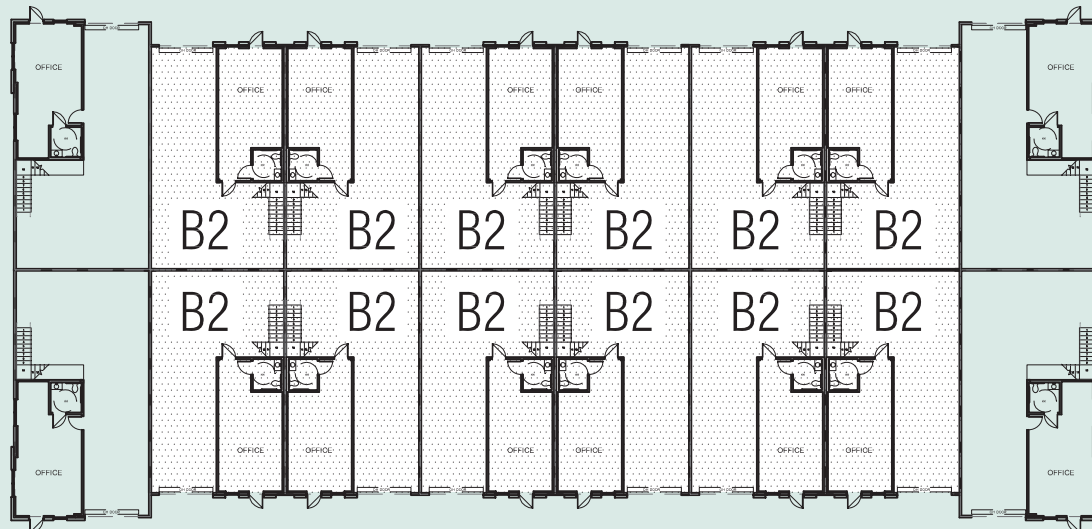

B1 MEZZANINE

B1 FIRST FLOOR

TOTAL SF:	1,500
TOTAL OFFICE:	450
TOTAL MEZZANINE:	450
TOTAL USABLE:	1,950

B2 MEZZANINE

B2 FIRST FLOOR

TOTAL SF:	1,500
TOTAL OFFICE:	450
TOTAL MEZZANINE:	450
TOTAL USABLE:	1,950